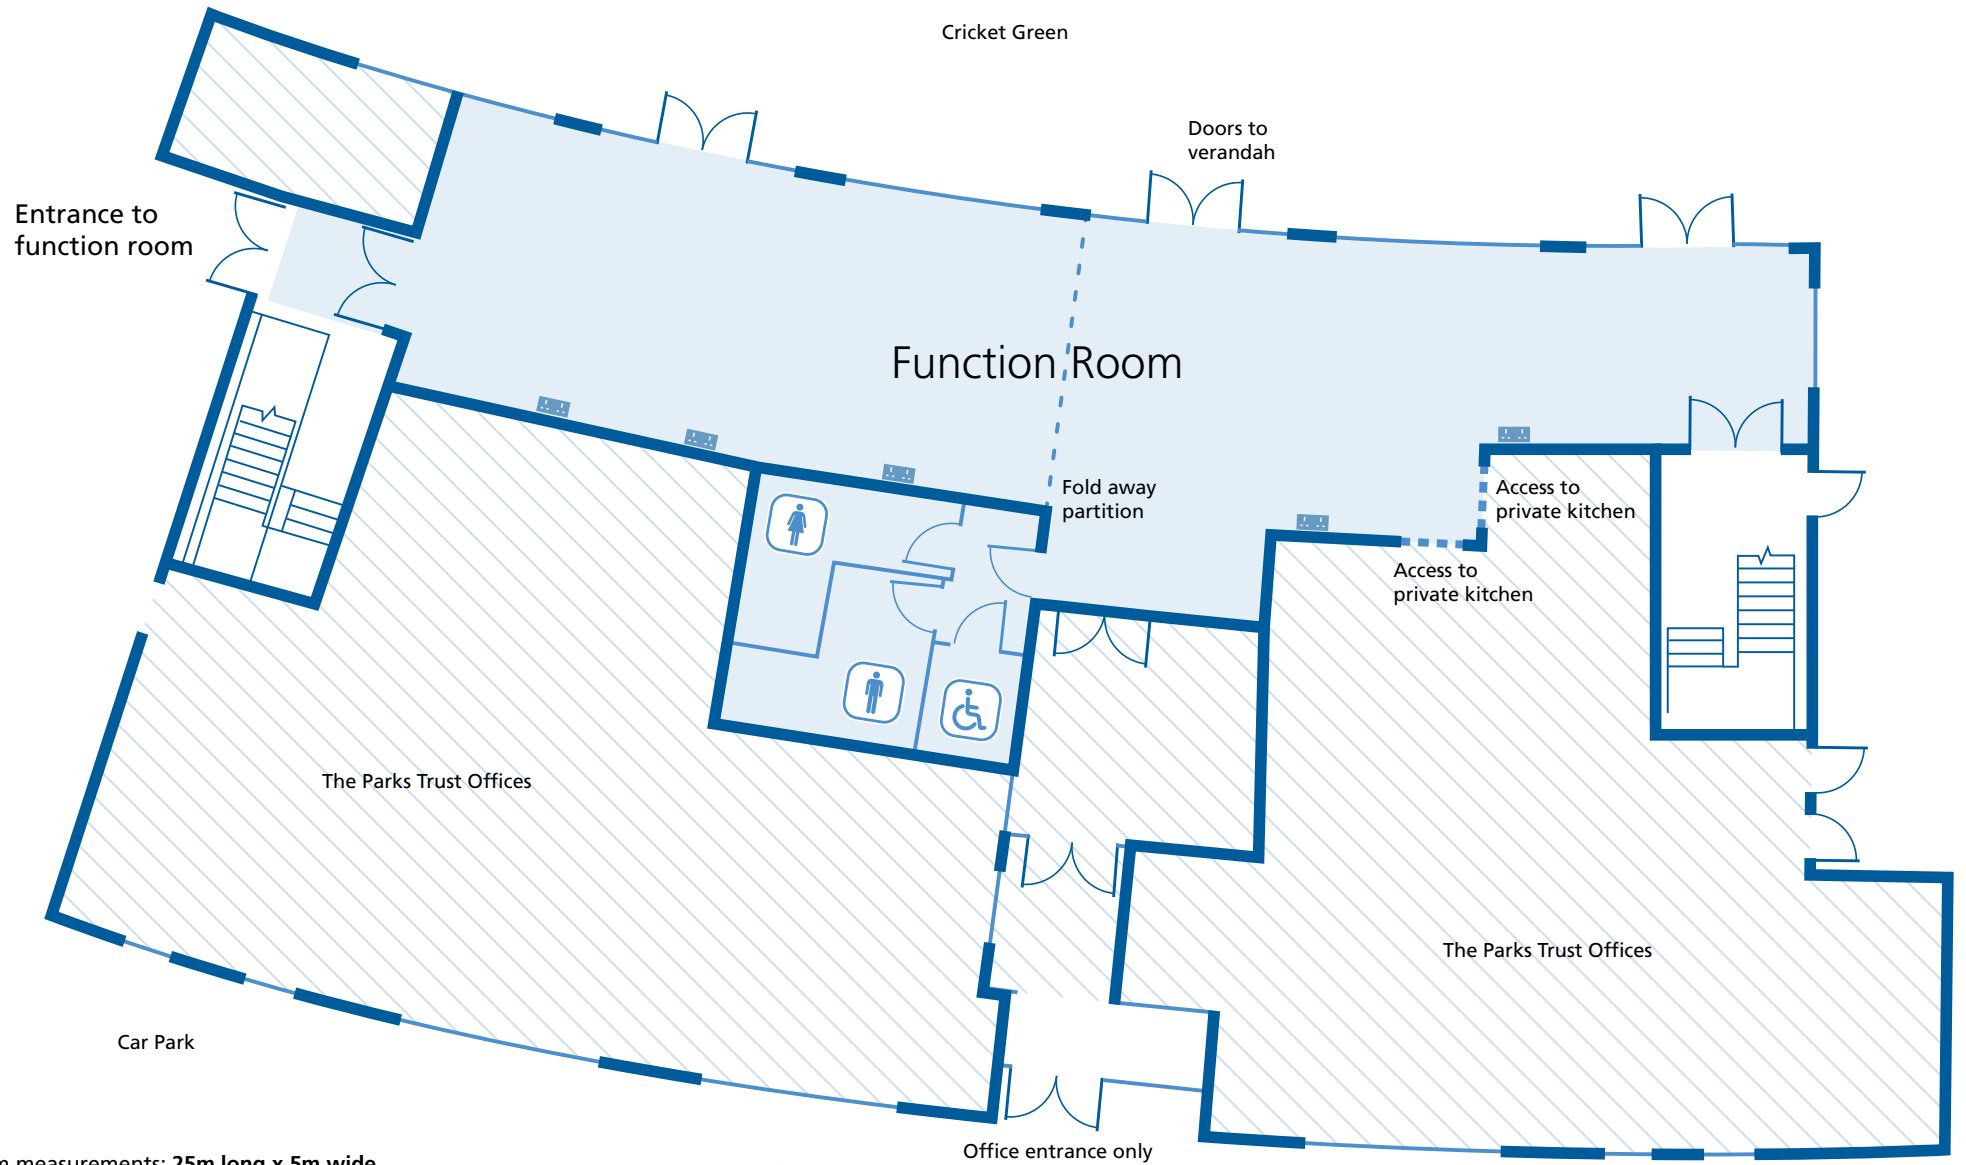

Campbell Park Pavilion

1300 Silbury Boulevard Milton Keynes MK9 4AD T 01908 233 600

Room measurements: 25m long x 5m wide